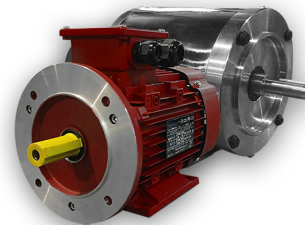

ABOUT US

WHO IS MEP?

SINCE 1982, MEP HAS BECOME A LEADER IN THE IMPORTING AND DISTRIBUTION OF INDUSTRIAL ELECTRICAL PRODUCTS, SPECIALIZING IN ELECTRIC MOTORS, DRIVES AND POWER TRANSMISSION PRODUCTS.

WITH OFFICES, AND WAREHOUSES ACROSS NORTH AMERICA, WE OFFER A FULL RANGE OF PRODUCTS THAT ALLOW US TO MEET THE GROWING NEEDS OF OUR PARTNERS.

OUR EXPERTISE PLACES US AS TRUSTED PARTNERS WITH OUR CLIENTS TO WORK ACROSS A WIDE ARRAY APPLICATIONS INCLUDING MINING, PAPER PROCESSING, AGRICULTURE, VENTILATION, PUMPING, FOOD PROCESSING & CONVEYING.

PRODUCTS

EVERYTHING YOU NEED IN ONE PLACE

MOTORS

MAXMOTION

WWW.MEP.CA

US MOTORS