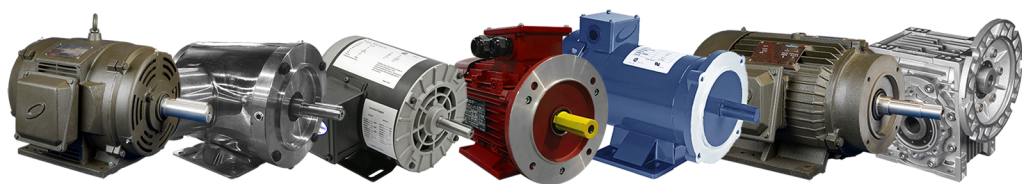

MaxMotion

MAXMOTION OUR BRAND

MEP ESTABLISHED A LINE OF HIGH QUALITY MOTOR AND GEARING PRODUCTS UNDER THE BRAND MAX MOTION IN 2001.

DIRECT PARTNERSHIPS WITH OUR FACTORIES ALLOWS MEP TO OFFER YOU PREMIUM GOODS AT VERY COMPETITIVE PRICES.

THESE INCLUDE:

- IP66 STAINLESS STEEL MOTORS
- INVERTER DUTY METRIC MOTORS
- PERMANENT MAGNET DC MOTORS
- 1 & 3 PHASE GENERAL PURPOSE MOTORS
- ODP AND TEFC NEMA FRAME MOTORS
- 3 PHASE PUMP MOTORS
- HVAC MOTORS
- ALUMINUM & STAINLESS STEEL GEARBOXES