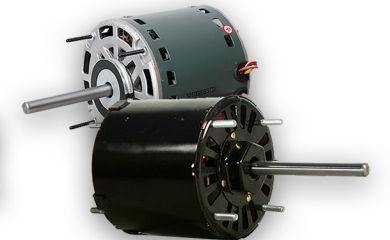

ROTOM

WWW.ALLTEMP.CA